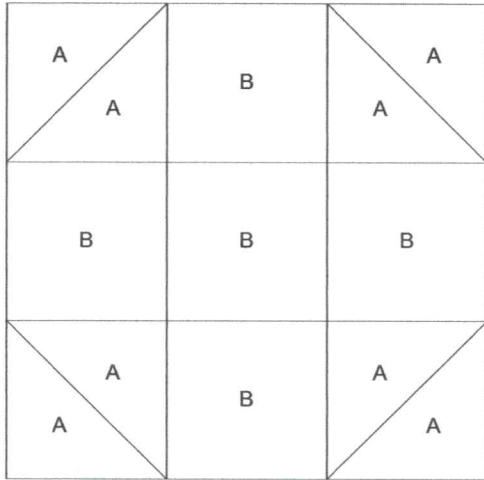

Shoo Fly

Key Block (41/100 actual size)

Example

Cutting Diagrams

* Use half square triangle method for A

This is where I will give you helpful hints