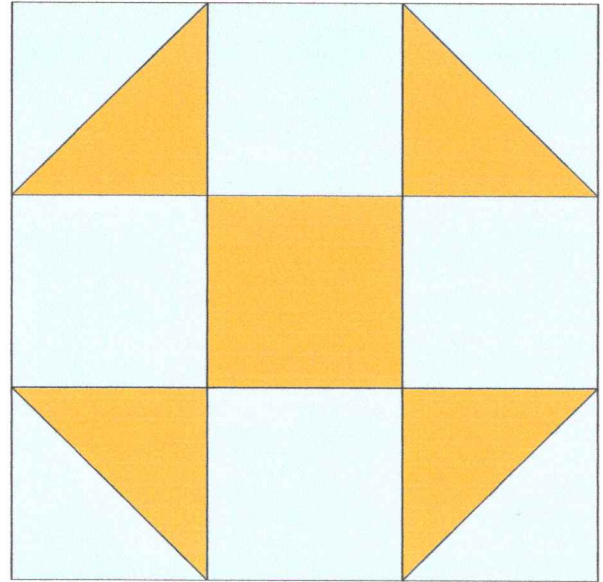

Shoo Fly

Key Block (41/100 actual size)

Example

Cutting Diagrams

* Use half square triangle method for A

This is where I will give you helpful hints