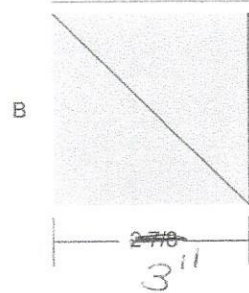

Friendship Star

Block # 4 January

Key Block (41/100 actual size)

Cutting Diagrams

Patch Count

4 patches

1 patch - 2 1/2"

2 1/2"

4 patches

4 patches

cut these 3" and use half square triangle method

** Use half square triangle method and trim to measure 2 1/2"*