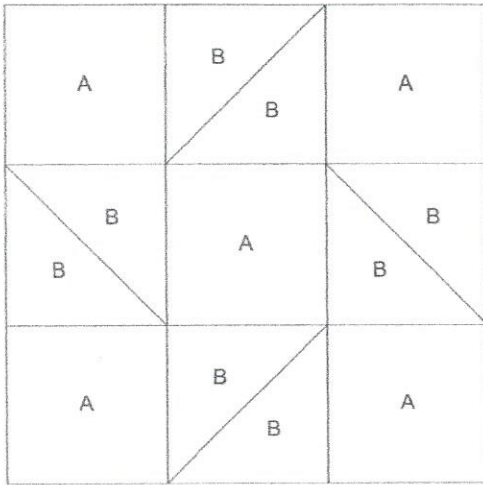

Friendship Star

Block # 4 January

Key Block (41/100 actual size)

Cutting Diagrams

Patch Count

4 patches

1 patch - 2 1/2"

2 1/2"

4 patches

4 patches

cut these 3" and use half square triangle method

** Use half square triangle method and trim to measure 2 1/2"*