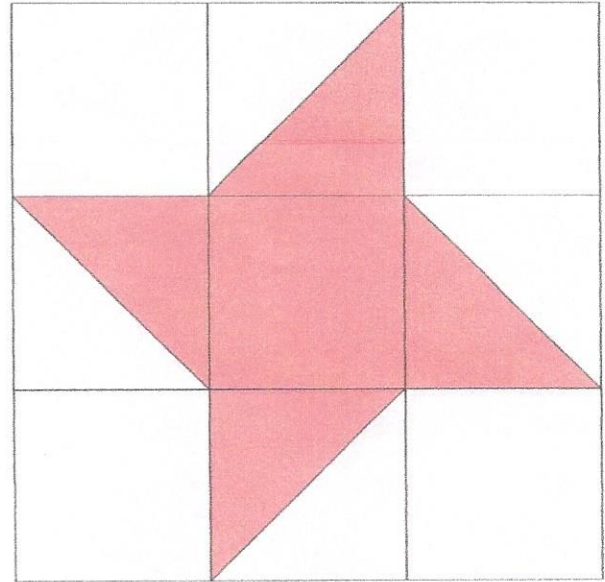

Friendship Star

Block # 4 January

Key Block (41/100 actual size)

Cutting Diagrams

Patch Count

4 patches

1 patch - 2 1/2"

2 1/2"

4 patches

4 patches

cut these 3" and use half square triangle method

** Use half square triangle method and trim to measure 2 1/2"*