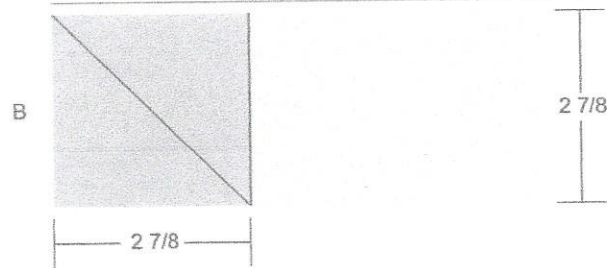

Texas Flower

Key Block (41/100 actual size)

Cutting Diagrams

Patch Count

D

$1 \frac{7}{8}$

2 patches

2 patches

F

$4 \frac{7}{8}$

1 patch

Texas Flower

Key Block (29/50 actual size)