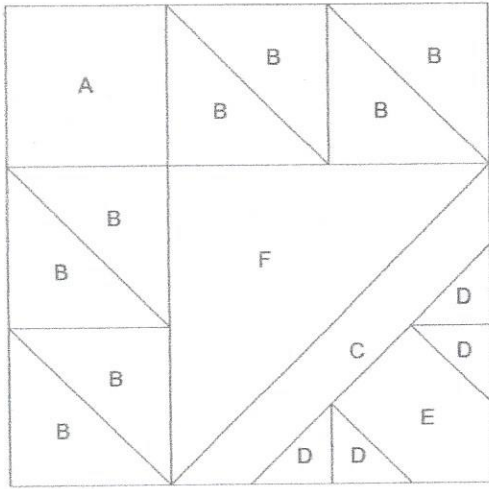

Texas Flower

Key Block (41/100 actual size)

Cutting Diagrams

Patch Count

D

$1 \frac{7}{8}$

2 patches

2 patches

F

$4 \frac{7}{8}$

1 patch

Texas Flower

Key Block (29/50 actual size)