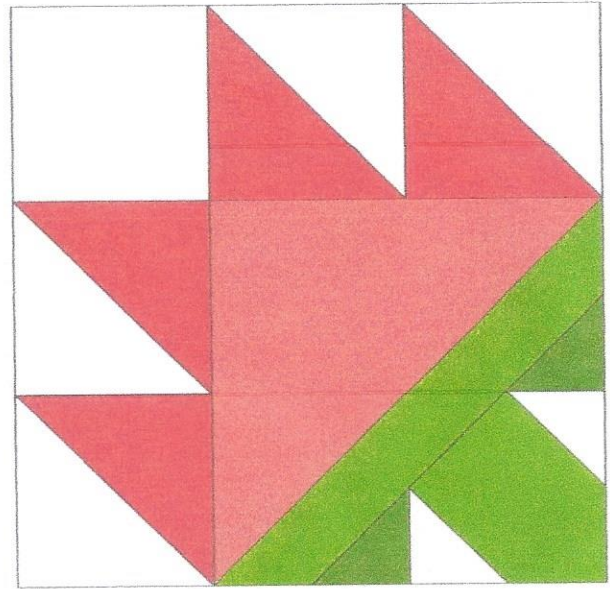

Texas Flower

Key Block (41/100 actual size)

Cutting Diagrams

Patch Count

D

$1 \frac{7}{8}$

2 patches

2 patches

F

$4 \frac{7}{8}$

1 patch

Texas Flower

Key Block (29/50 actual size)