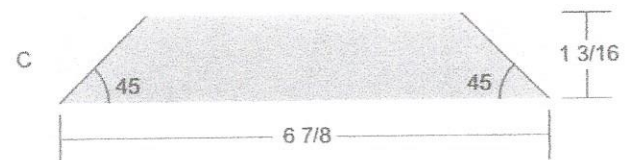

Texas Flower

Key Block (41/100 actual size)

Cutting Diagrams

Patch Count

D

$1 \frac{7}{8}$

2 patches

2 patches

F

$4 \frac{7}{8}$

1 patch

Texas Flower

Key Block (29/50 actual size)