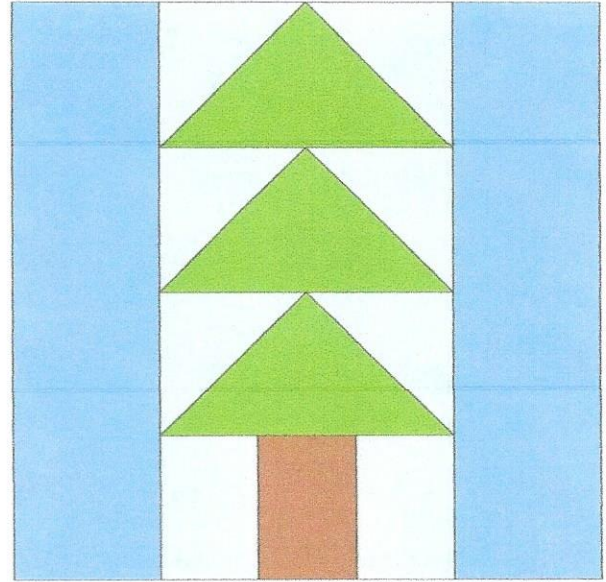

Wild Goose Variation

1 March # 7

Key Block (41/100 actual size)

Cutting Diagrams

Patch Count

*2" x 2" squares
use fast flying geese method*

Use fast flying geese method or paper piece.

These leaves - 3 1/2 x 2" - cut 3 rectangles

Wild Goose Variation

March # 7
Paper Piece