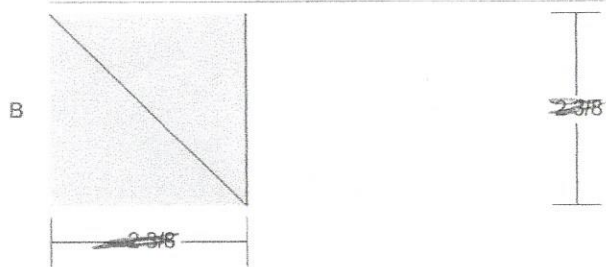

Wild Goose Variation

1 March # 7

Key Block (41/100 actual size)

Cutting Diagrams

Patch Count

*2" x 2" squares
use fast flying geese method*

Use fast flying geese method or paper piece.

These leaves - 3 1/2 x 2" - cut 3 rectangles