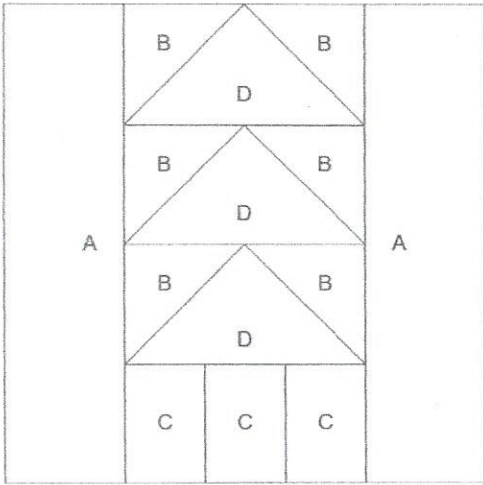

Wild Goose Variation

1 March # 7

Key Block (41/100 actual size)

Cutting Diagrams

Patch Count

*2" x 2" squares
use fast flying geese method*

Use fast flying geese method or paper piece.

These leaves - 3 1/2 x 2" - cut 3 rectangles

Wild Goose Variation

March # 7
Paper Piece