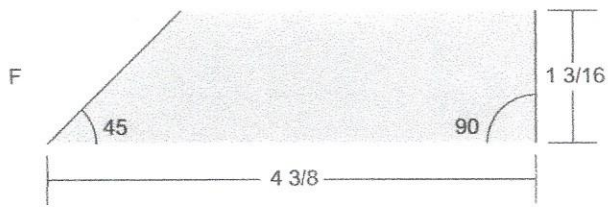

Big Striped Basket

Key Block (41/100 actual size)

April Block # 11

Cutting Diagrams

Patch Count

1 patch

1 patch

1 patch