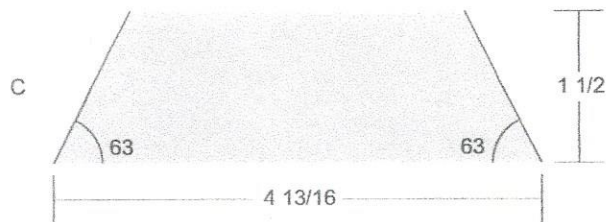

Big Striped Basket

Key Block (41/100 actual size)

April Block # 11

Cutting Diagrams

Patch Count

1 patch

1 patch

1 patch