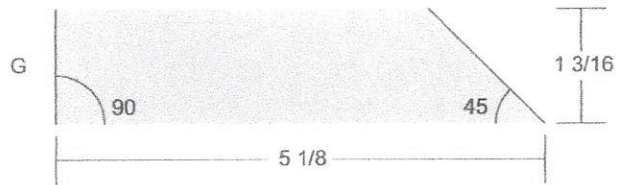

Big Striped Basket

Key Block (41/100 actual size)

April Block # 11

Cutting Diagrams

Patch Count

1 patch

1 patch

1 patch