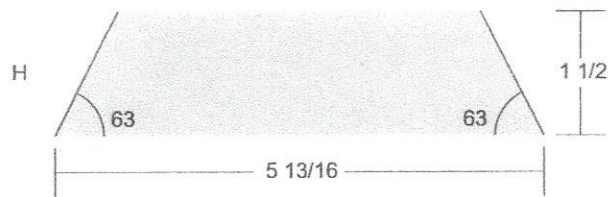

1 patch

1 patch

1 patch

1 patch

1 patch

1 patch