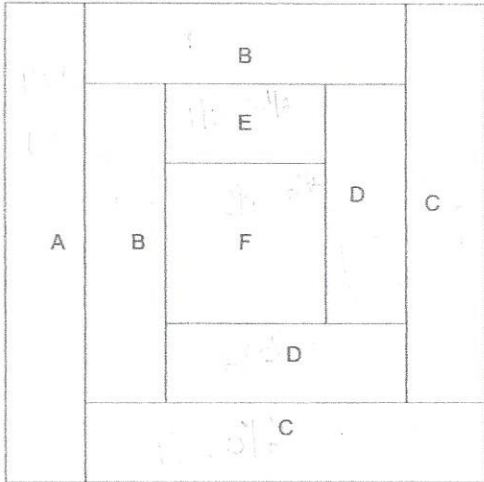

3 Log Cabin

May Block #15

Key Block (41/100 actual size)

Cutting Diagrams

Patch Count