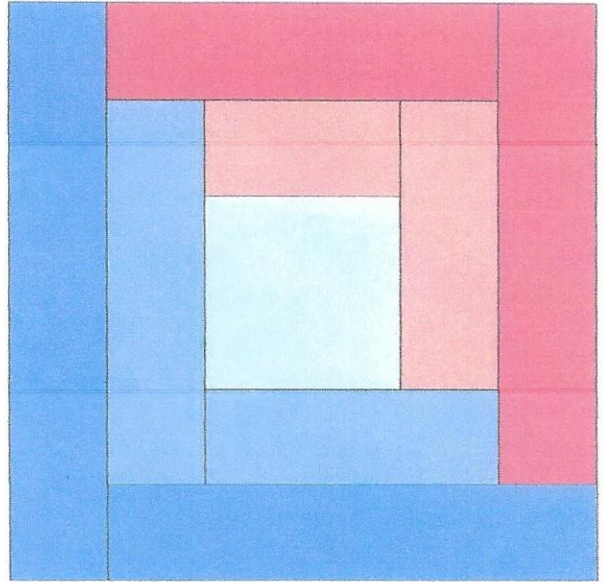

3 Log Cabin

May Block #15

Key Block (41/100 actual size)

Cutting Diagrams

Patch Count