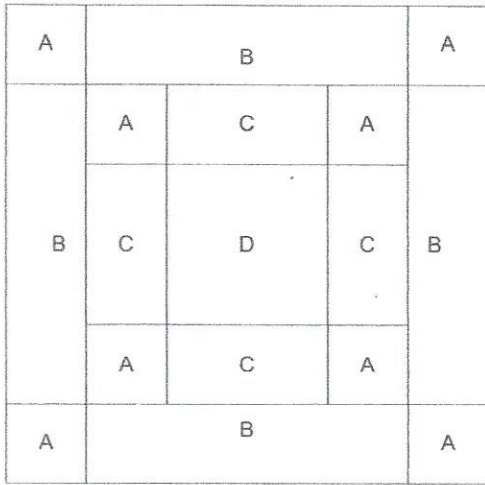

Single Irish Chain

Key Block (41/100 actual size)

August Block # 23

Cutting Diagrams

Patch Count