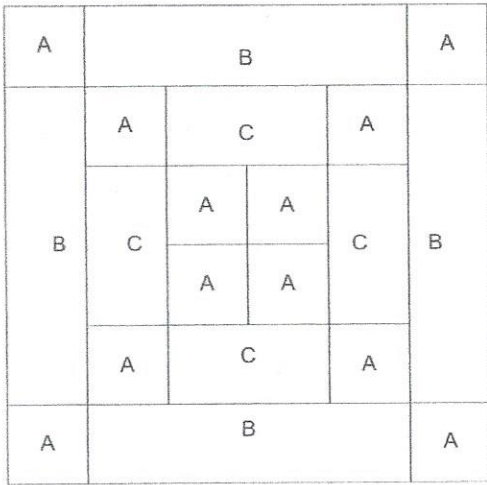

6-Grid Chain

Key Block (41/100 actual size)

~~Sept Block # 26~~
Sept Block # 26

Cutting Diagrams

Patch Count