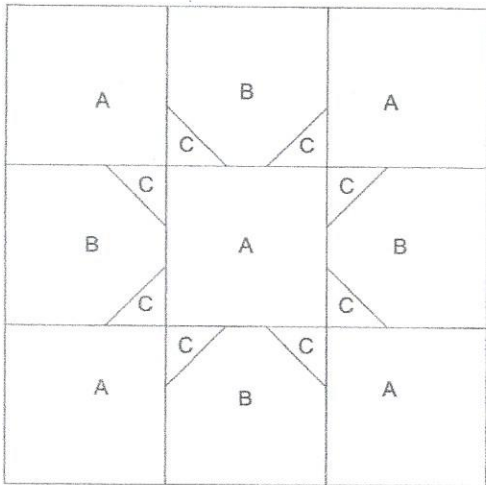

Unnamed

September
Block # 27

Key Block (41/100 actual size)

Cutting Diagrams

Patch Count

 5 patches

 - 4 patches

 8 patches

cut (8) - 1" squares
to use the snowball
corner method

Use the snowball corner method for the
B/C pieces.