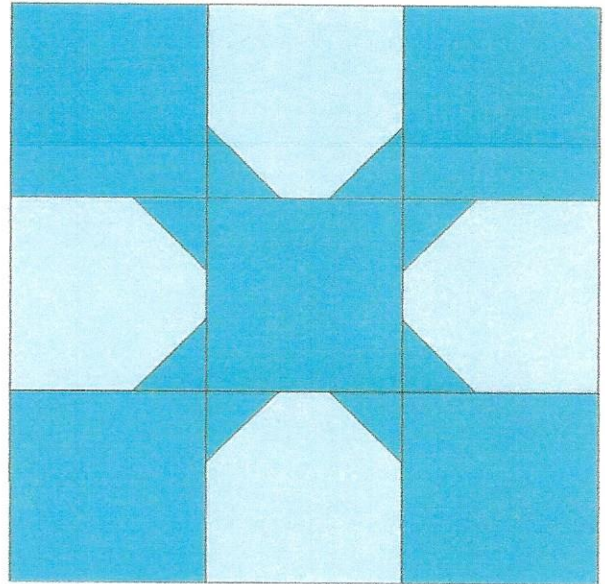

Unnamed

September
Block # 27

Key Block (41/100 actual size)

Cutting Diagrams

Patch Count

 5 patches

 - 4 patches

 8 patches

cut (8) - 1" squares
to use the snowball
corner method

Use the snowball corner method for the
B/C pieces.