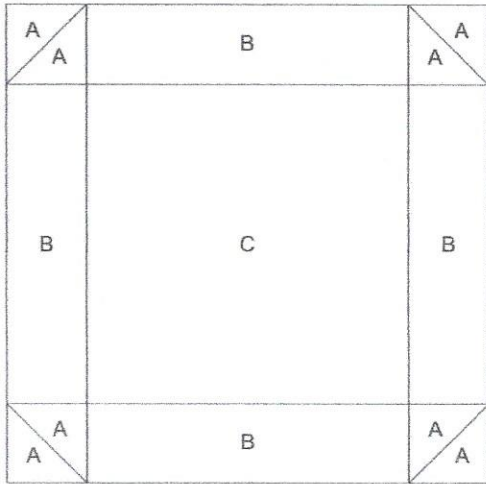

# Unnamed

*October Block #30*

Key Block (41/100 actual size)

## Cutting Diagrams