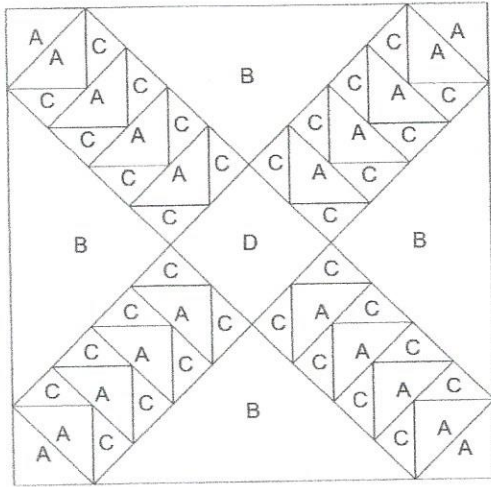

Wild Goose Chase

Key Block (41/100 actual size)

June 1997 Pinedale Blocks #4

Cutting Diagrams

Patch Count

20 patches

4 patches

32 patches

Wild Goose Chase