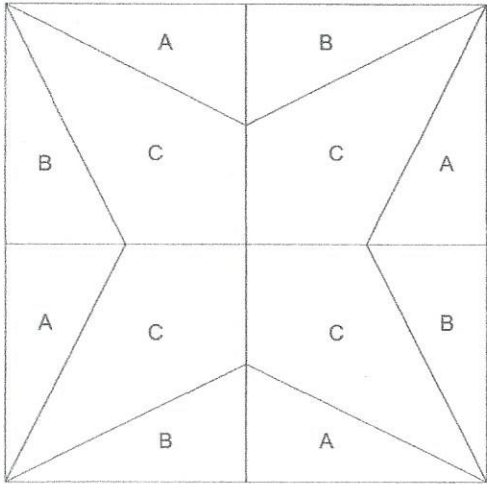

Unnamed

Key Block (41/100 actual size)

June Paper Piecing Block #6

Cutting Diagrams

Patch Count

2 patches

2 patches

2 patches

2 patches

C = 5" x 3 1/2" block

Unnamed